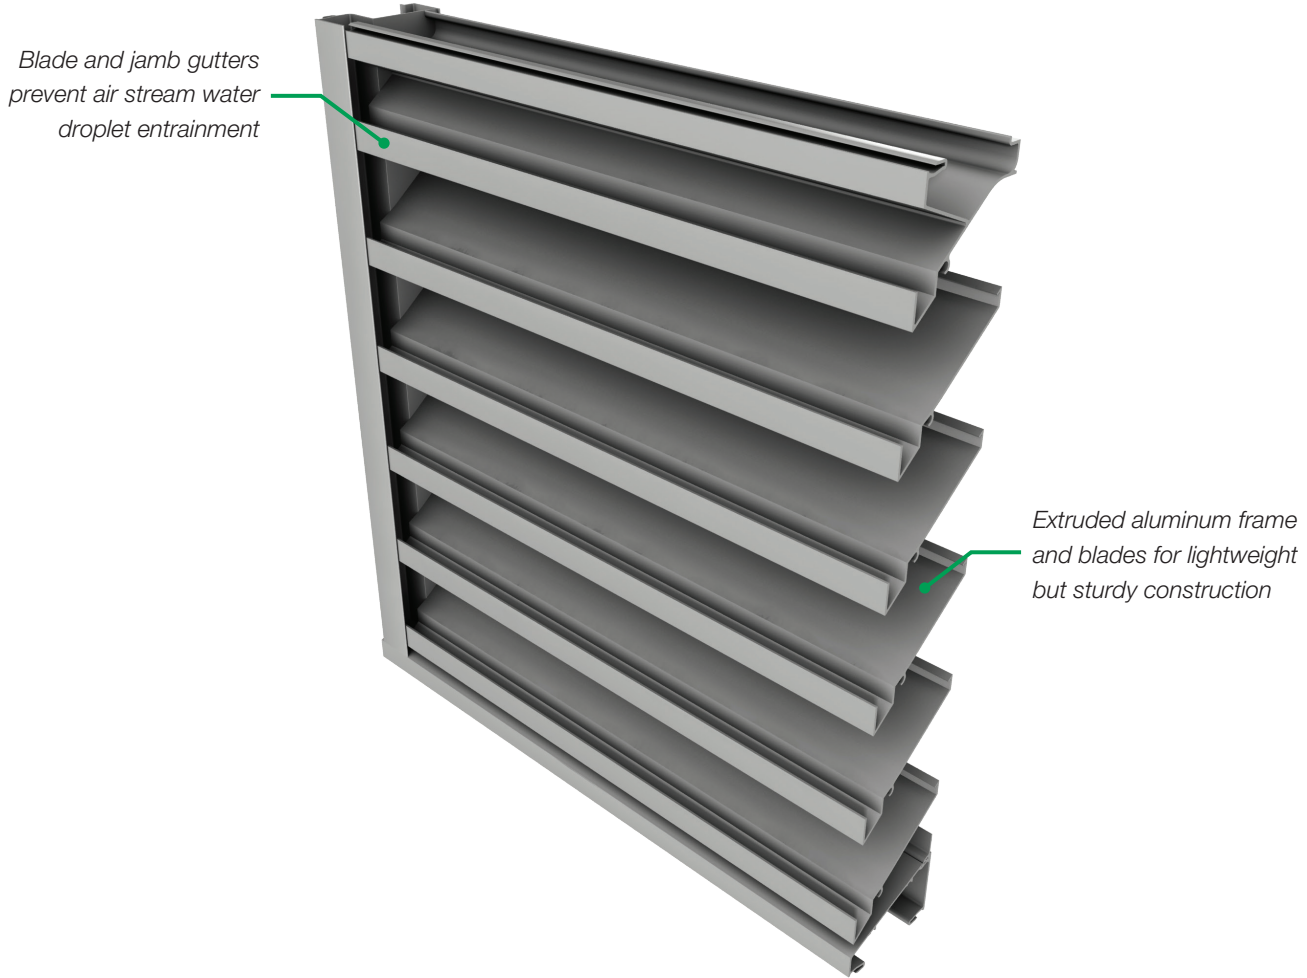

# DE439

4" DEEP, 39° FIXED BLADE EXTRUDED DRAINABLE LOUVER

## 4" Deep, 39° Fixed Blade Extruded Drainable Louver

**DE439 4" Deep, 39° Fixed Blade Extruded Drainable Louver**

*Standard Blade*

*Continuous Blade*

## 4" Deep, 39° Fixed Blade Extruded Drainable Louver

---

### FEATURES

- + Drainable blade with vertical jamb gutter
- + All welded construction
- + 0.081" (2 mm) extruded aluminum blades and frames
- + Nominal 55.1% free area, based on 48" x 48" (1219 mm x 1219 mm) louver
- + Integral perimeter caulking stop