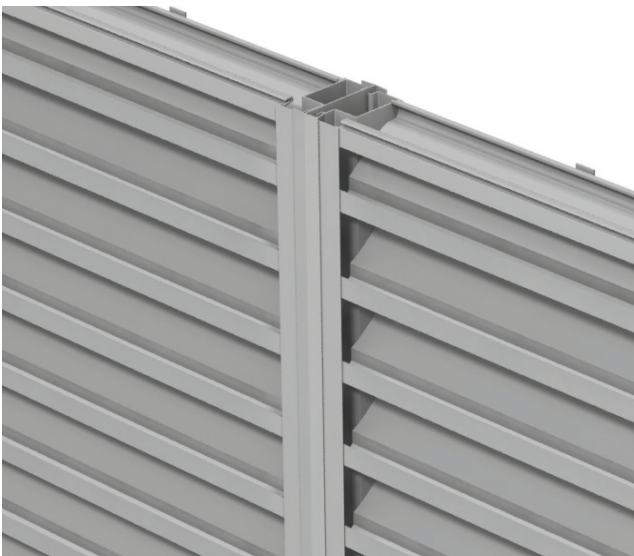

# DE439

4" DEEP, 39° FIXED BLADE EXTRUDED DRAINABLE LOUVER

## 4" Deep, 39° Fixed Blade Extruded Drainable Louver

**DE439 4" Deep, 39° Fixed Blade Extruded Drainable Louver**

*Standard Blade*

*Continuous Blade*

## 4" Deep, 39° Fixed Blade Extruded Drainable Louver

---

### FEATURES

- + Drainable blade with vertical jamb gutter
- + All welded construction
- + 0.081" (2 mm) extruded aluminum blades and frames
- + Nominal 55.1% free area, based on 48" x 48" (1219 mm x 1219 mm) louver
- + Integral perimeter caulking stop