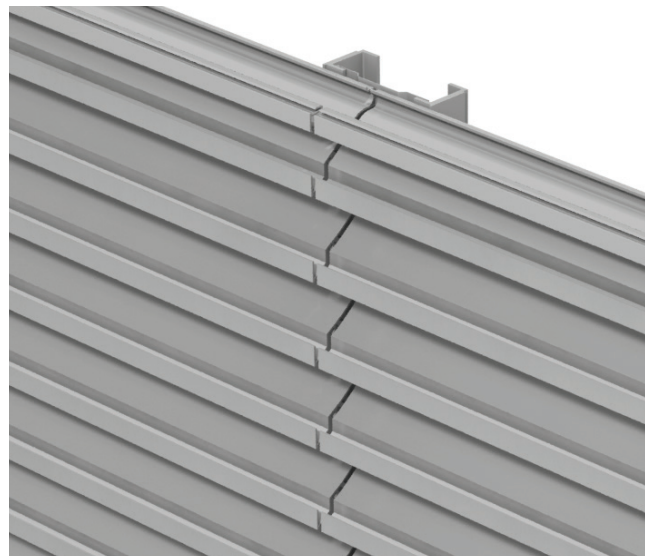

# DE439

4" DEEP, 39° FIXED BLADE EXTRUDED DRAINABLE LOUVER

## 4" Deep, 39° Fixed Blade Extruded Drainable Louver

**DE439 4" Deep, 39° Fixed Blade Extruded Drainable Louver**

*Standard Blade*

*Continuous Blade*

## 4" Deep, 39° Fixed Blade Extruded Drainable Louver

---

### FEATURES

- + Drainable blade with vertical jamb gutter
- + All welded construction
- + 0.081" (2 mm) extruded aluminum blades and frames
- + Nominal 55.1% free area, based on 48" x 48" (1219 mm x 1219 mm) louver
- + Integral perimeter caulking stop